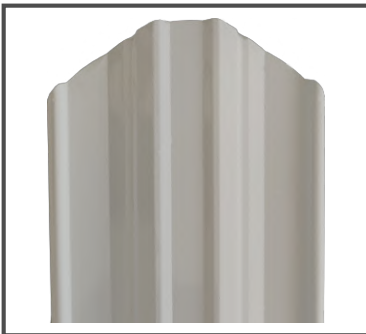

Modern Profile

A complete high-quality privacy metal panel fence solution for both residential and commercial applications.

Product Details

- 70" x 7"
- Made with PPGI, polyester coated on a G30 steel base.
- Matching color for both Front and back.
- 20+ years maintenance-free durability.
- Custom sizes availability.

Red Oak

Dark Wood

Bronze

White

Raised Profile

A complete high-quality privacy metal panel fence solution for both residential and commercial applications.

Product Details

- 70" x 6 3/4"
- Made with PPGI, polyester coated on a G30 steel base.
- Matching color for both Front and back.
- 20+ years maintenance-free durability.
- Custom sizes availability.

Red Oak

Dark Wood

Bronze

White

Post

Short Description

- 96" x 2 1/2" | 18 gauge
- Painted with top quality powder paint technology
- Matching panel color availability

Rail

Short Description

- 24' - 2 x 1" | 20 gauge
- Painted with top quality powder paint technology
- Matching panel color availability

Screw

Short Description

- Self drilling
- 10 x 3/4 | Matching panel color head availability
- 10 x 2 | Galvanized