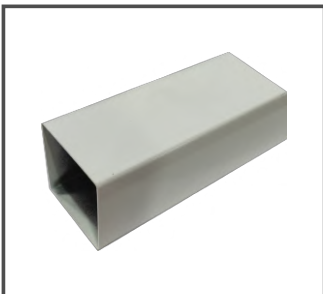

Modern Profile

A complete high-quality privacy metal panel fence solution for both residential and commercial applications.

Product Details

- 70" x 7"
- Made with PPGI, polyester coated on a G30 steel base.
- Matching color for both Front and back.
- 20+ years maintenance-free durability.
- Custom sizes availability.

Red Oak

Dark Wood

Bronze

White

Raised Profile

A complete high-quality privacy metal panel fence solution for both residential and commercial applications.

Product Details

- 70" x 6 3/4"
- Made with PPGI, polyester coated on a G30 steel base.
- Matching color for both Front and back.
- 20+ years maintenance-free durability.
- Custom sizes availability.

Red Oak

Dark Wood

Bronze

White

Post

Short Description

- 96" x 2 1/2" | 18 gauge
- Painted with top quality powder paint technology
- Matching panel color availability

Rail

Short Description

- 24' - 2 x 1" | 20 gauge
- Painted with top quality powder paint technology
- Matching panel color availability

Screw

Short Description

- Self drilling
- 10 x 3/4 | Matching panel color head availability
- 10 x 2 | Galvanized